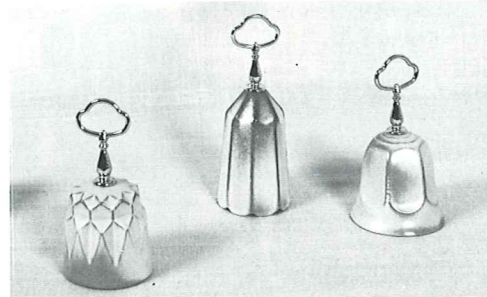

71—10" LEAF HANDLED VASE 15.00

T9
7" SHELL BOWL 3.75

222—12" CORNUCOPIA 10.00
(Not Available in Flame)

57—7" CORNUCOPIA 5.50

ASH TRAYS

Not Available in Terra Cotta.

*167—3½" MINIATURE HORSESHOE 2.50

458—7" THREE SIDED 5.00

MINIATURES: Appropriate for Pin Trays, Nut Cups, Ash Trays, etc.

817—6" TABLE BELL 6.50 815—7" TABLE BELL 6.50 814—6" TABLE BELL 6.50

Available in 10 Standard Colors plus Coffee Brown, Navy Blue and Terra Cotta